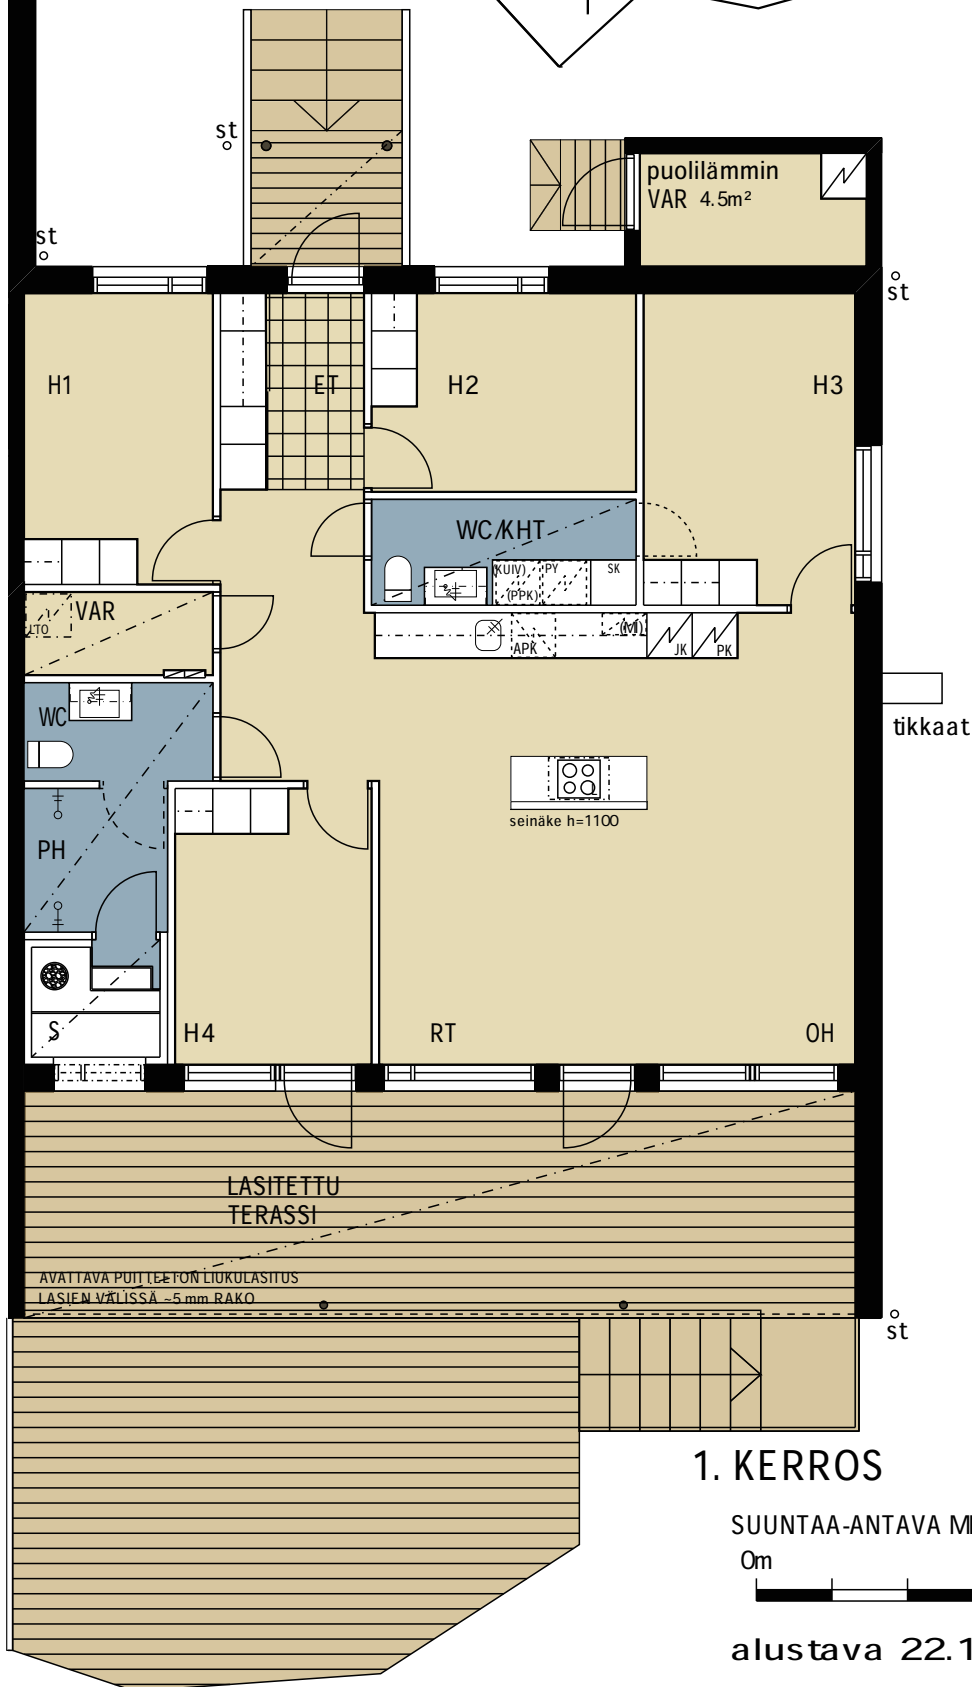

AS OY KALVIKIN MERENHUISKE

asunto B2

5+k+s

112 m²

AS OY KALVIKIN MERENHUISKE

TALO B