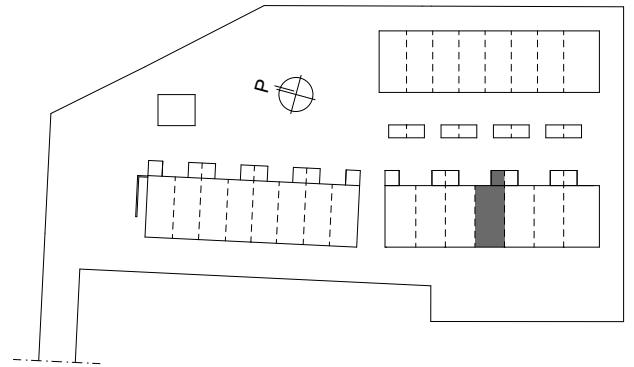

# As Oy Helsingin Kevätesikko

Asunto B12

4H + KT + S + VH 84,0 m<sup>2</sup>

+ varasto 5,0 m<sup>2</sup>

1. KERROS

2. KERROS