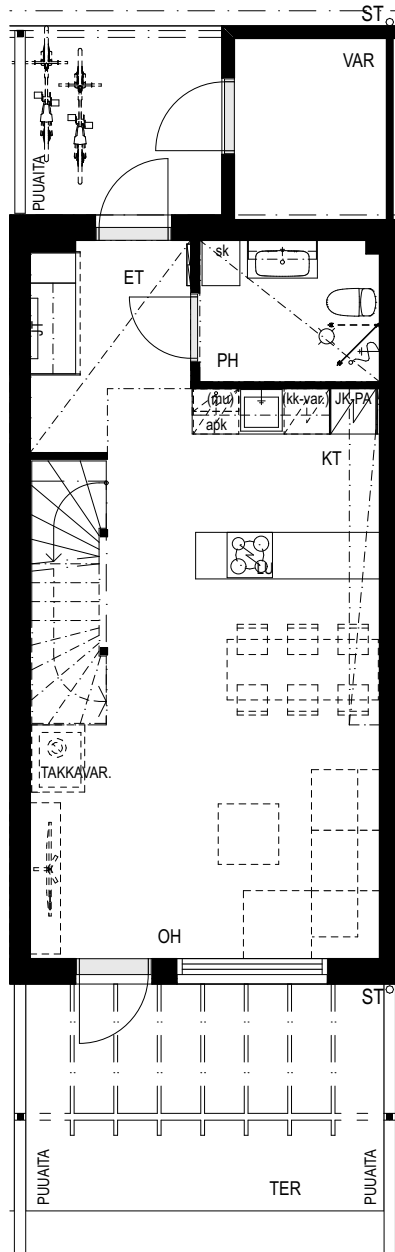

# As Oy Helsingin Kevätesikko

Asunto B12

4H + KT + S + VH 84,0 m<sup>2</sup>

+ varasto 5,0 m<sup>2</sup>

1. KERROS

2. KERROS