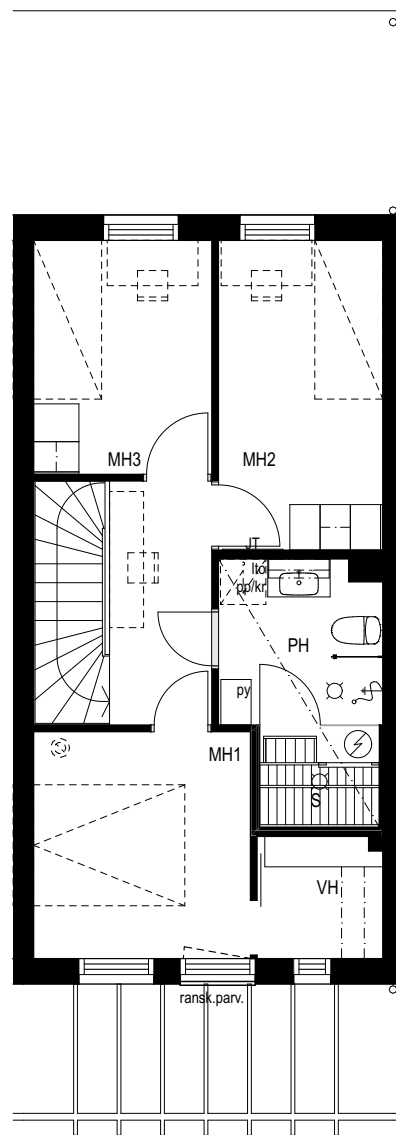

# As Oy Helsingin Kevätesikko

Asunto B12

4H + KT + S + VH 84,0 m<sup>2</sup>

+ varasto 5,0 m<sup>2</sup>

1. KERROS

2. KERROS