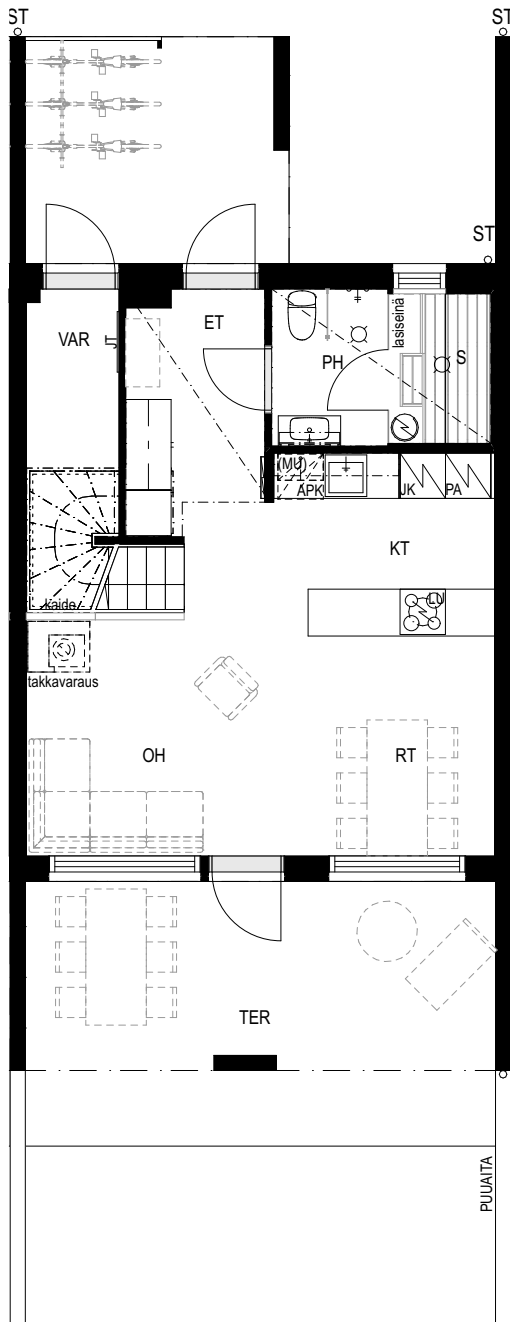

As Oy Kilon Ritarinkannus, Espoo

Asunto B8

4H + KT + S

+ varasto

86,0 m²

4,0 m²

1. KERROS

2. KERROS