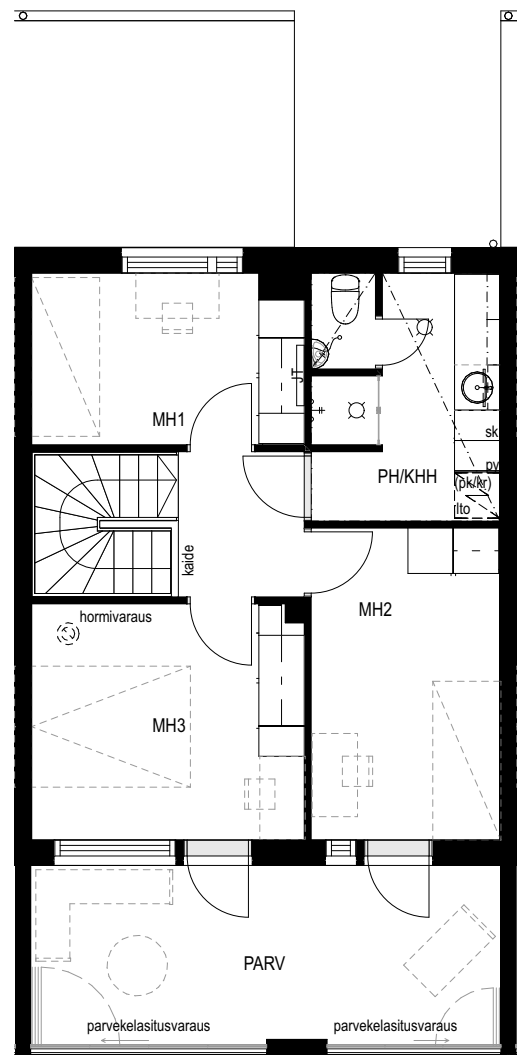

As Oy Kilon Ritarinkannus, Espoo

Asunto B8

4H + KT + S

+ varasto

86,0 m²

4,0 m²

1. KERROS

2. KERROS